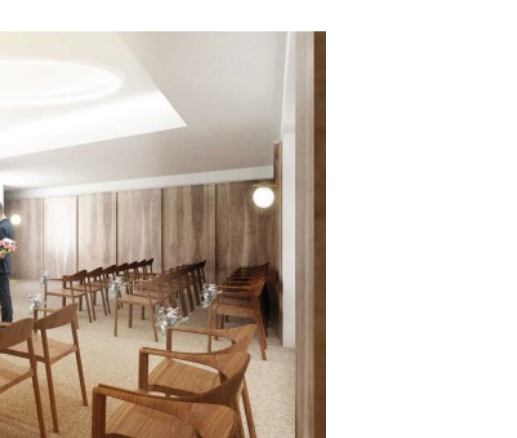

# Time Square Ground Floor North

To create a new collaboration space to be shared with partners including a new café area and a variety of different meeting areas on the Ground Floor North.

Shared Public Area including Customer Services & Partners