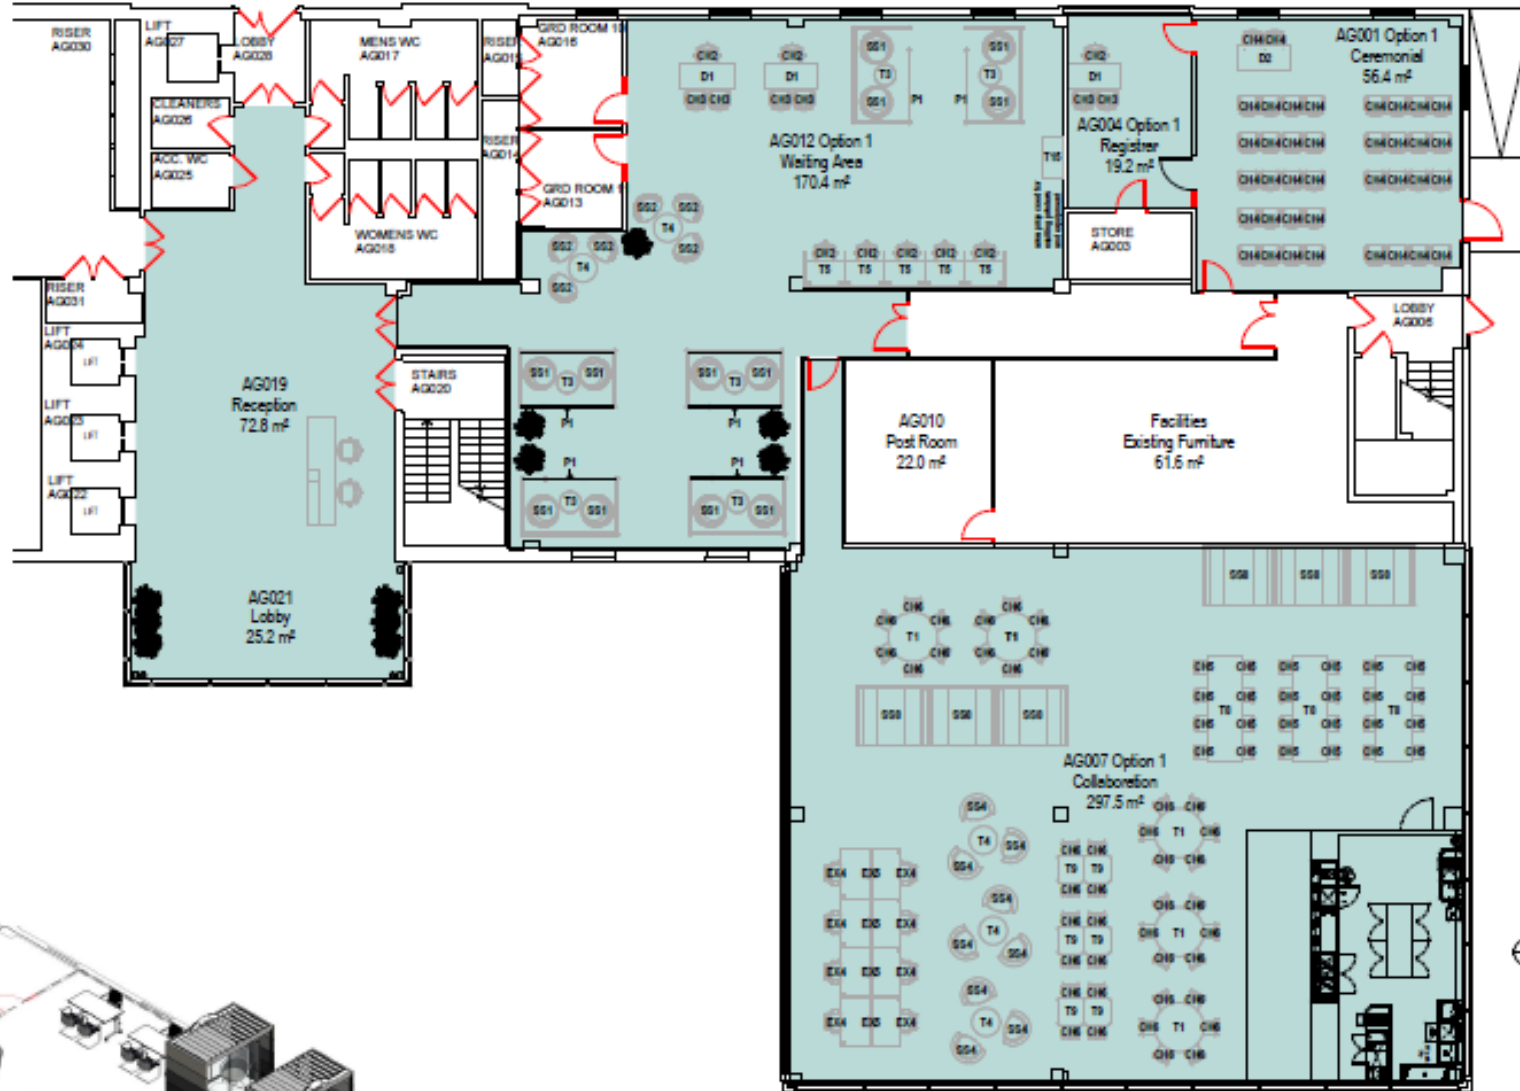

# Time Square Ground Floor North

To create a new collaboration space to be shared with partners including a new café area and a variety of different meeting areas on the Ground Floor North.

Shared Public Area including Customer Services & Partners

Larger Ceremony Room

New Cafe

New Collaboration Area

# Time Square Ground Floor North

## General Arrangement