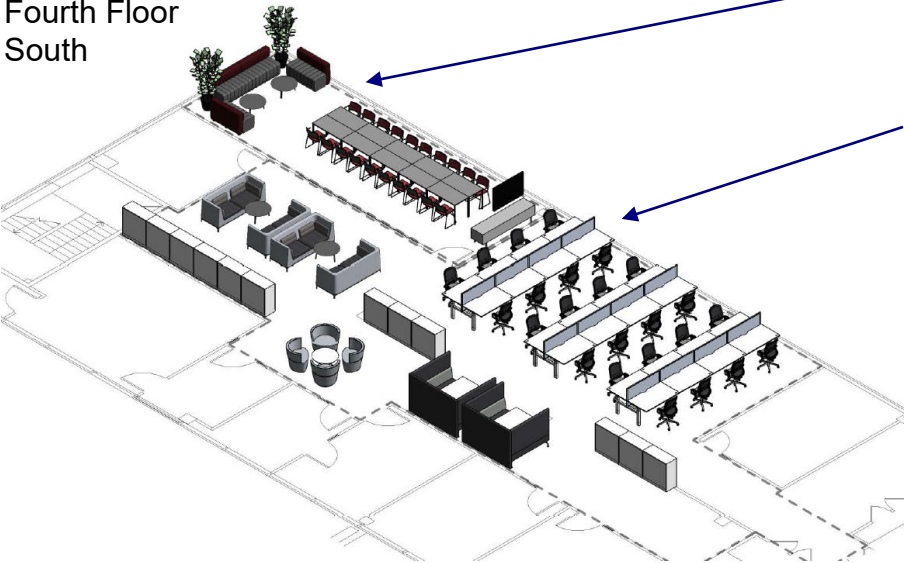

## Community Hub Space

**Ground Floor South**  
not all rooms will be available for hire

# Time Square Upper Floors

Fourth Floor  
South

New Boardroom

Retained desks for council & senior leadership teams