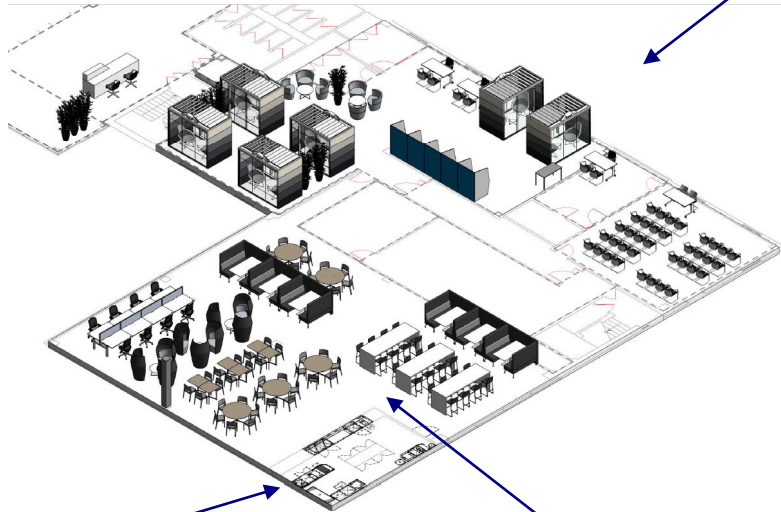

Time Square Ground Floor North

To create a new collaboration space to be shared with partners including a new café area and a variety of different meeting areas on the Ground Floor North.